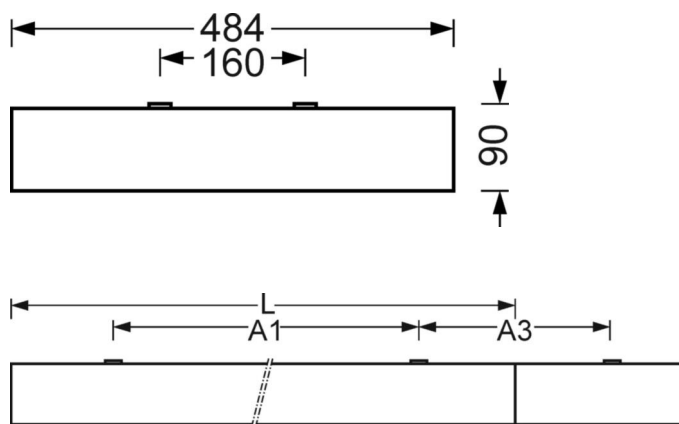

LIGHTING TECHNOLOGY

Placement	LED, Colour rendering/Light colour CRI ≥ 80 / 4000K
Colour tolerance (MacAdam)	3SDCM
Photobiological safety (Luminaire)	RG1
Nominal luminous flux	9719lm
LED service life	50000h L80/B10 (Tq 25°C)
Luminaire luminous efficiency	128lm/W
Beam angle	95°
UGR lat./long.	17.8 / 18.1

MECHANICS

Housing colour	traffic white RAL 9016
Dimensions (LxWxH/DxH)	1548mm x 484mm x 90mm
Weight (net)	20.26kg
Cable entry KE (X/Y)	0mm/70mm
Type of installation	Ceiling-mounted single installation, Ceiling-mounted trunking installation, Pendant individual mounting, Pendant light strip mounting, Pendulum mounting rail assembly on chain
Rotating mounting bracket	15° max. longitudinal axis / surface-mounted installation; transverse axis / mounting with accessories bracket, chain 51° max. and transverse axis / mounting with accessories on the support rail 40° max.

DEEP-LINK

<https://www.regiolux.de/en/article/68130024100>

Reference	LED 9700lm 840
ηLB	100 %
Φ ↓/↑	100 % / 0 %
UGR lat./long.	17.8 / 18.1
VDU	65° < 3000cd/m ²

Dimensions

L	1548 mm	Length
B	484 mm	Width
H	90 mm	Height
A1	1300 mm	Mounting distance single mounting
A3	248 mm	Mounting distance between luminaires in a light run arrangement
A4	160 mm	Mounting distance (width)
X	0 mm	Distance cable infeed to the center of the luminaire on the X-axis
Y	70 mm	Distance cable infeed to the center of the luminaire on the Y-axis