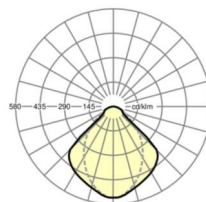

LIGHTING TECHNOLOGY

Placement	LED, Colour rendering/Light colour CRI ≥ 80 / 4000K
Colour tolerance (MacAdam)	3SDCM
Photobiological safety (Luminaire)	RG1
Nominal luminous flux	9719lm
LED service life	50000h L80/B10 (Tq 25°C)
Luminaire luminous efficiency	128lm/W
Beam angle	95°
UGR lat./long.	17.8 / 18.1

MECHANICS

Housing colour	traffic white RAL 9016
Dimensions (LxWxH/DxH)	1548mm x 484mm x 90mm
Weight (net)	20.26kg
Cable entry KE (X/Y)	0mm/70mm
Type of installation	Ceiling-mounted single installation, Ceiling-mounted trunking installation, Pendant individual mounting, Pendant light strip mounting, Pendulum mounting rail assembly on chain
Rotating mounting bracket	15° max. longitudinal axis / surface-mounted installation; transverse axis / mounting with accessories bracket, chain 51° max. and transverse axis / mounting with accessories on the support rail 40° max.

DEEP-LINK

<https://www.regiolux.de/en/article/68130024100>

Reference	LED 9700lm 840
ηLB	100 %
Φ ↓/↑	100 % / 0 %
UGR lat./long.	17.8 / 18.1
VDU	65° < 3000cd/m ²

Dimensions

L	1548 mm	Length
B	484 mm	Width
H	90 mm	Height
A1	1300 mm	Mounting distance single mounting
A3	248 mm	Mounting distance between luminaires in a light run arrangement
A4	160 mm	Mounting distance (width)
X	0 mm	Distance cable infeed to the center of the luminaire on the X-axis
Y	70 mm	Distance cable infeed to the center of the luminaire on the Y-axis