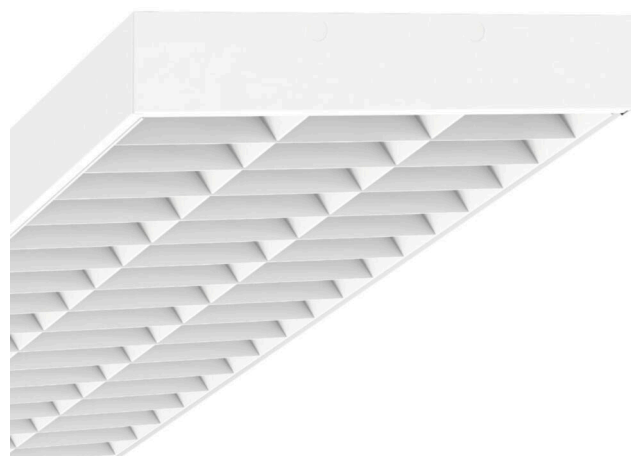

Sports hall luminaires - White louvre - direct wide distribution

Sheet steel housing Housing colour traffic white RAL 9016; Light distribution direct wide distribution by means of White louvre of sheet steel, with stable, smooth cross blades; painted white similar to RAL 9016; with V reflector, can be folded down on one side; ball impact resistant. Louvre fastening is via ball impact resistant catches that can only be opened with tools; fitted with 1x Regiolux LED unit, neutral white light colour (840) with very good colour consistency and high Ra>80 colour rendering. Suitable for VDU workstations, 65° < 3000 cd/m² omnidirectional glare reduction in accordance with current DIN-EN 12464-1 standard, UGR (4H/8H) 18.1. Electrical connection via 3-pole connection terminal with plug-in contacts; With changeover converter for emergency lighting operation on request. The accessories for mounting rail or suspended mounting installation must be ordered separately.

LIGHTING TECHNOLOGY

Placement	LED, Colour rendering/Light colour CRI ≥ 80 / 4000K
Colour tolerance (MacAdam)	3SDCM
Photobiological safety (Luminaire)	RG1
Nominal luminous flux	9719lm
LED service life	50000h L80/B10 (Tq 25°C)
Luminaire luminous efficiency	128lm/W
Beam angle	95°
UGR lat./long.	17.8 / 18.1

DEEP-LINK

<https://www.regiolux.de/en/article/68130024100>

Reference	LED 9700lm 840
ηLB	100 %
Φ ↓/↑	100 % / 0 %
UGR lat./long.	17.8 / 18.1
VDU	65° < 3000cd/m ²

Dimensions

L	1548 mm	Length
B	484 mm	Width
H	90 mm	Height
A1	1300 mm	Mounting distance single mounting
A3	248 mm	Mounting distance between luminaires in a light run arrangement
A4	160 mm	Mounting distance (width)
X	0 mm	Distance cable infeed to the center of the luminaire on the X-axis
Y	70 mm	Distance cable infeed to the center of the luminaire on the Y-axis